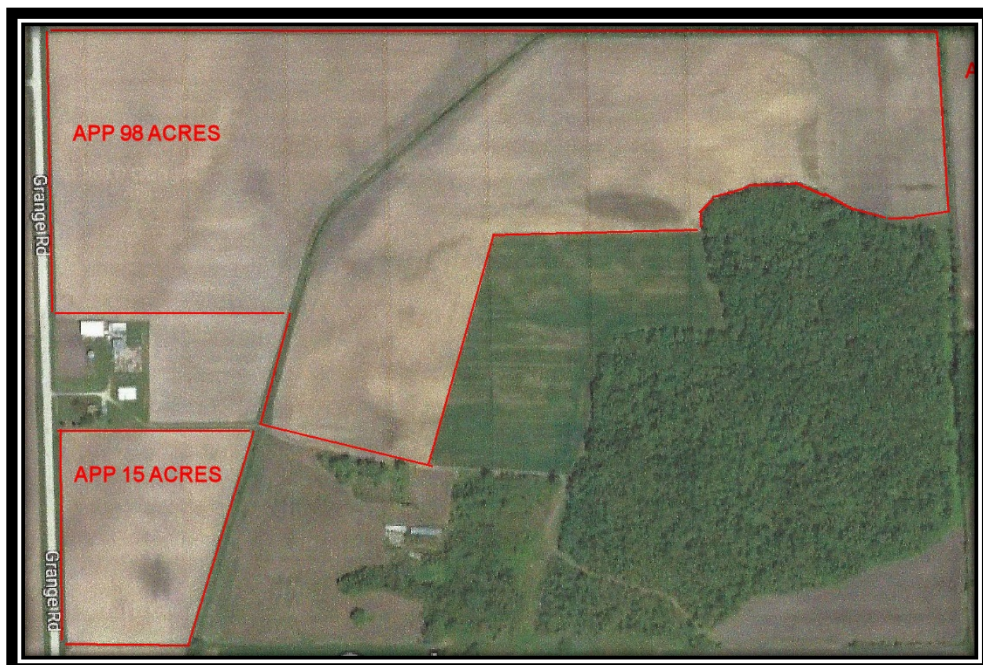

# David Sand Farm

113.00 Acres, more or less located North of Atkinson, Illinois in Section 28 of Loraine Township, Henry County, Illinois

Asking Price:	\$8,000 per acre
Total Price:	\$904,000.00
Total Acres:	113 Acres more or less
Tillable Acres:	113 FSA Acres
Taxes:	\$TBD

There is no CRP ground on this parcel